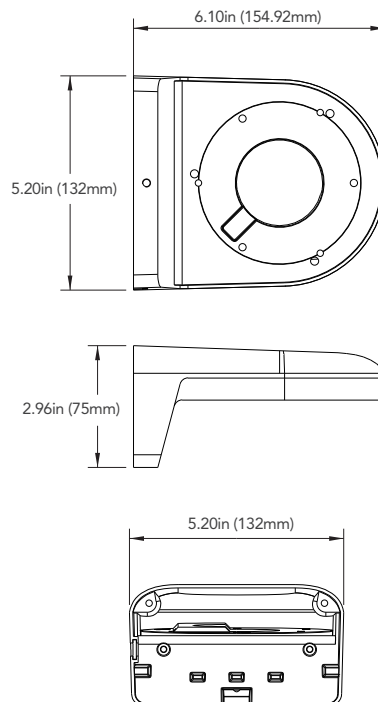

FUNCTIONS

- Aluminum alloy material with surface spray treatment
- Camera cables can be collected to the mount.
- Dust-proof design

SPECIFICATIONS

GENERAL	
Material	Aluminum alloy
Color	Gray
Working Temperature	-40°C~60°C (-40°F~140°F)
Working Humidity	10~90% (Non-Condensing)
Packing Size	450 x 310 x 365mm
Weight	600
Ingress Protection	IP54
Dimensions	6.10in x 5.20in x 2.96in (154.92mm x 132mm x 75mm)

DIMENSIONS

Unit : inch (mm)

AVYCON[®]

Copyright © AVYCON. All rights reserved. Specifications and pricing are subject to change without notice.