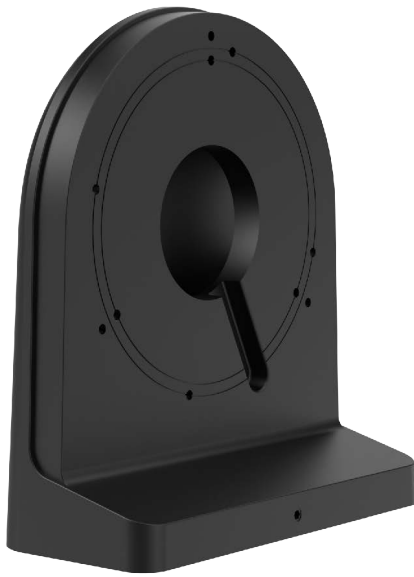

AVM-CWM-EDV-L1-G

COMPACT WALL MOUNT FOR VF/MOTORIZED LENS LARGE EYEBALL & LARGE VANDAL & INDOOR DOMES

AVM-CWM-EDV-L1-G WALL MOUNT

COMPACT WALL MOUNT FOR VF/MOTORIZED LENS LARGE EYEBALL & LARGE VANDAL & INDOOR DOMES

The AVM-CWM-EDV-L1-G is a compact wall mount designed for use with our Varifocal/Motorized Lens Large Eyeball and Large Vandal and Indoor Domes. Constructed with Aluminum alloy material with surface spray treatment and dust-proof design, this wall mount allows for the collection of camera cables.

FUNCTIONS

- Aluminum alloy material with surface spray treatment
- Camera cables can be collected to the mount.
- Dust-proof design

SPECIFICATIONS

GENERAL	
Material	Aluminum alloy
Color	Gray
Working Temperature	-40°C~60°C (-40°F~140°F)
Working Humidity	10~90% (Non-Condensing)
Packing Size	450 x 310 x 365mm
Weight	600
Ingress Protection	IP54
Dimensions	6.10in x 5.20in x 2.96in (154.92mm x 132mm x 75mm)